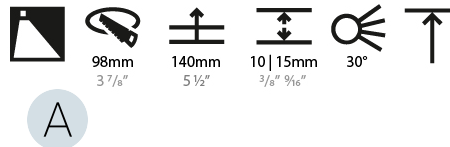

GENERAL

Series: Bioniq
Subseries: Bioniq Round Wallwash
Brand: Prolicht
Division: Architectural
Mounting Type: Recessed
Mounting Location: Ceiling
Subcategory: Downlight

PHYSICAL

Shape: Round
Diameter (mm): 107
Diameter (in): 4 3/16
Height (mm): 118
Height (in): 4 5/8
Ceiling Thickness (mm): 10 / 12.5 / 15
Ceiling Thickness (in): 3/8 or 1/2 or 9/16
Min. Recessing Depth (mm): 140
Min. Recessing Depth (in): 5 1/2
Light Distribution: Adjustable / Asymmetric
Weight (kg): 0.456
Weight (lbs): 1
Fixture Finish: SSR / BKV / CWI / CRY / HAB / UFT / ITA / RUA / FTG / MYG / LOD / PUS / FRO / FUP / KIA / POP / BLS / SPG / MEY / GOH / GUM / CHC / COM / ABZ / JAG / OBR / MOS / ROR
Fixture Material: Aluminum Die Cast
Cut-out Measurements: 98mm / 3 7/8"

ELECTRICAL

Lamp Type: LED (Zhaga Standard)
Total Output Wattage (W): 15
Dimming: Dali Dimming
Driver Included: No
Driver Location: Recessed Housing
Driver Type: Constant Current - 120Vac
Housing: See components
Input Voltage (V): 120
Constant Current (MA): 350

LED

Number of LEDs: 1
Color Temperature (°K): Warm Dim
Max. Delivered Lumen (lm): 850
Nominal Lumen (lm): 1140
CRI: >90 CRI
Lamp Life (hrs): 50000

OPTICAL

Reflector: 20 / 40 / 60
Adjustability: Fixed

RATINGS AND CERTIFICATIONS

Certified By: Certified for North American Standards
IP rating: IP20

PROJECT	_____
TYPE	_____
SPECIFIER	_____
QUANTITY	_____
DATE	_____